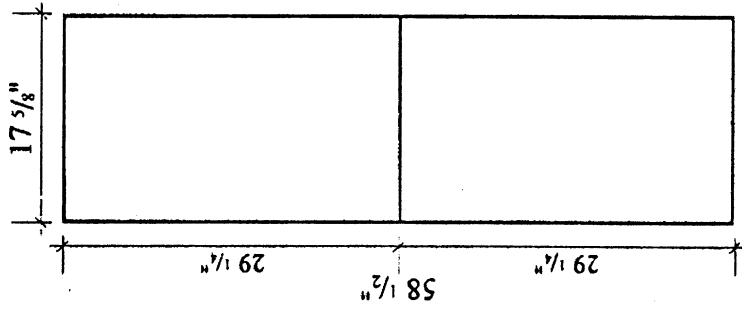

Pad Dimensions for Elite - Designer & Deluxe Showcases

70" SHOWCASE
6'

60" SHOWCASE
5'

48" SHOWCASE
4'

**NOTE: TO AVOID INSTALLATION DIFFICULTIES,
USE 2-PIECE TEMPLATES AS SHOWN.**

Levin & Associates
718-463-2176